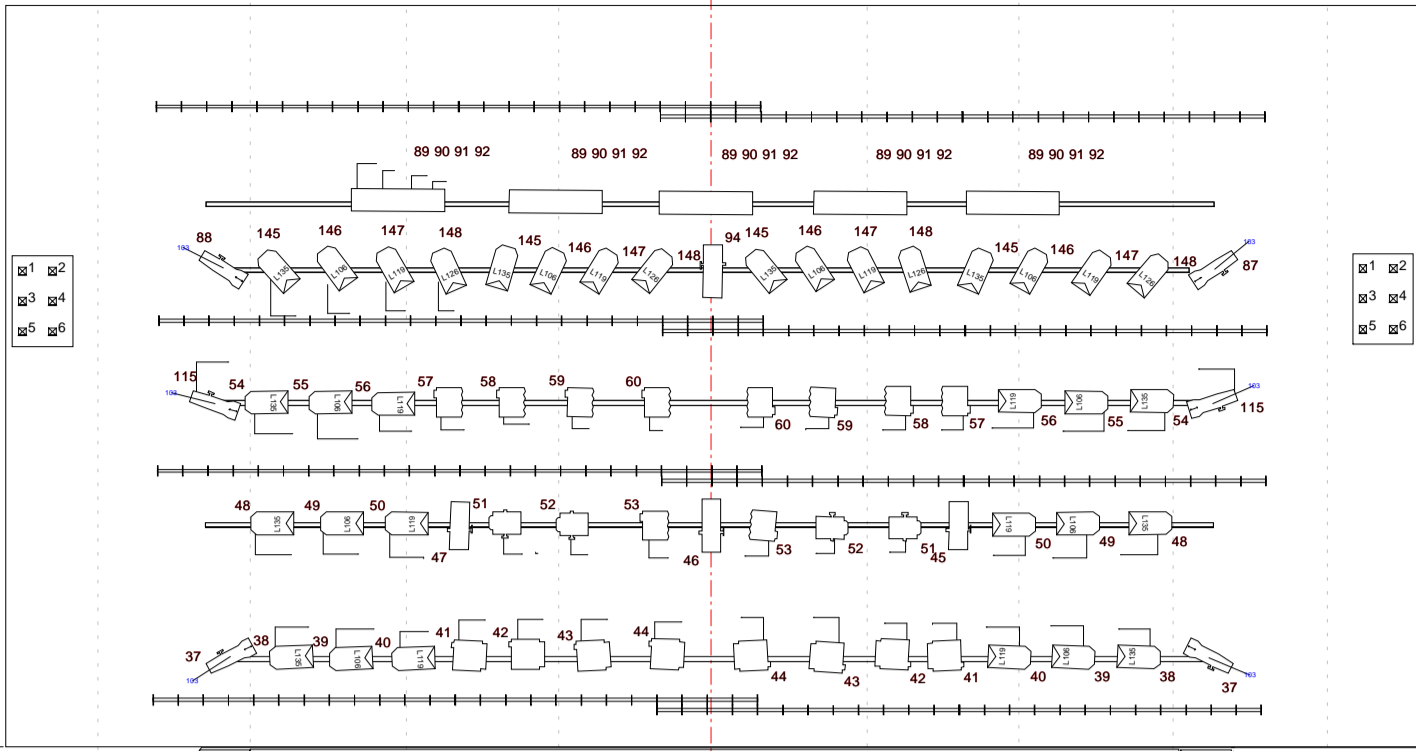

45 ft 40 ft 35 ft 30 ft 25 ft 20 ft 15 ft 10 ft 5 ft CL 5 ft 10 ft 15 ft 20 ft 25 ft 30 ft 35 ft 40 ft 45 ft

30 ft 35 ft 40 ft 45 ft

Pavilion Theatre Worthing
This is to scale when kept in ratio & proportion
for reference the forestage lift is 10M x 2.5M

Current at August 2008

45 ft 40 ft 35 ft 30 ft 25 ft 20 ft 15 ft 10 ft 5 ft CL 5 ft 10 ft 15 ft 20 ft 25 ft