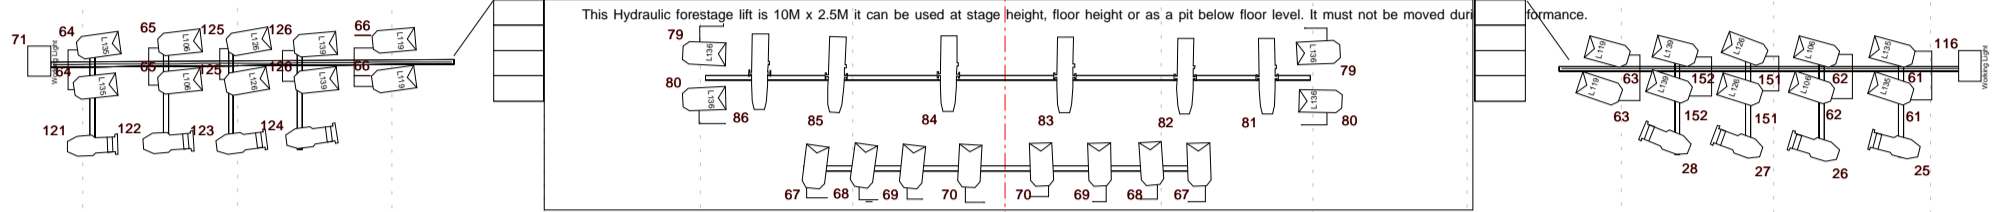

45 ft 40 ft 35 ft 30 ft 25 ft 20 ft 15 ft 10 ft 5 ft CL 5 ft 10 ft 15 ft 20 ft 25 ft 30 ft 35 ft 40 ft 45 ft

30 ft 35 ft 40 ft 45 ft

Pavilion Theatre Worthing
This is to scale when kept in ratio & proportion
for reference the forestage lift is 10M x 2.5M

Current at August 2008

45 ft 40 ft 35 ft 30 ft 25 ft 20 ft 15 ft 10 ft 5 ft CL 5 ft 10 ft 15 ft 20 ft 25 ft