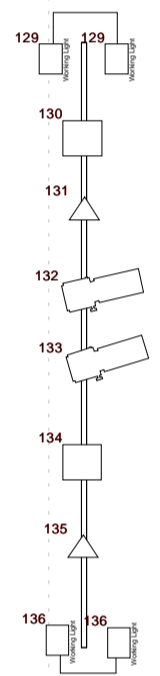

45 ft 40 ft 35 ft 30 ft 25 ft 20 ft 15 ft 10 ft 5 ft CL 5 ft 10 ft 15 ft 20 ft 25 ft 30 ft 35 ft 40 ft 45 ft

30 ft 35 ft 40 ft 45 ft

Pavilion Theatre Worthing
This is to scale when kept in ratio & proportion
for reference the forestage lift is 10M x 2.5M

Current at August 2008

45 ft 40 ft 35 ft 30 ft 25 ft 20 ft 15 ft 10 ft 5 ft CL 5 ft 10 ft 15 ft 20 ft 25 ft