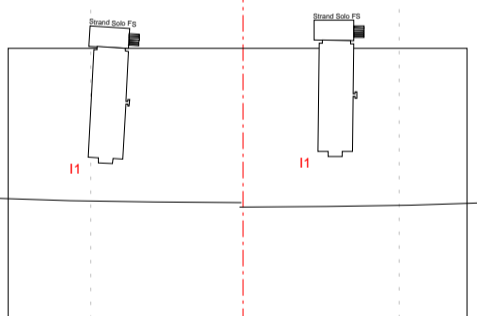

45 ft 40 ft 35 ft 30 ft 25 ft 20 ft 15 ft 10 ft 5 ft CL 5 ft 10 ft 15 ft 20 ft 25 ft 30 ft 35 ft 40 ft 45 ft

30 ft 35 ft 40 ft 45 ft

Pavilion Theatre Worthing
This is to scale when kept in ratio & proportion
for reference the forestage lift is 10M x 2.5M

Current at August 2008

45 ft 40 ft 35 ft 30 ft 25 ft 20 ft 15 ft 10 ft 5 ft CL 5 ft 10 ft 15 ft 20 ft 25 ft