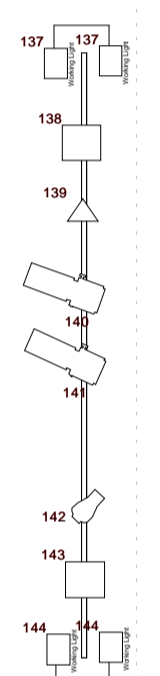

45 ft 40 ft 35 ft 30 ft 25 ft 20 ft 15 ft 10 ft 5 ft CL 5 ft 10 ft 15 ft 20 ft 25 ft 30 ft 35 ft 40 ft 45 ft

30 ft 35 ft 40 ft 45 ft

Pavilion Theatre Worthing
This is to scale when kept in ratio & proportion
for reference the forestage lift is 10M x 2.5M

Current at August 2008

45 ft 40 ft 35 ft 30 ft 25 ft 20 ft 15 ft 10 ft 5 ft CL 5 ft 10 ft 15 ft 20 ft 25 ft