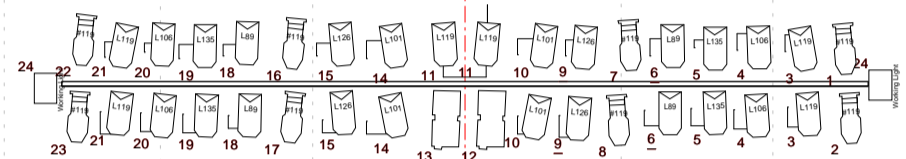

45 ft 40 ft 35 ft 30 ft 25 ft 20 ft 15 ft 10 ft 5 ft CL 5 ft 10 ft 15 ft 20 ft 25 ft 30 ft 35 ft 40 ft 45 ft

30 ft 35 ft 40 ft 45 ft

Pavilion Theatre Worthing
This is to scale when kept in ratio & proportion
for reference the forestage lift is 10M x 2.5M

Current at August 2008

45 ft 40 ft 35 ft 30 ft 25 ft 20 ft 15 ft 10 ft 5 ft CL 5 ft 10 ft 15 ft 20 ft 25 ft